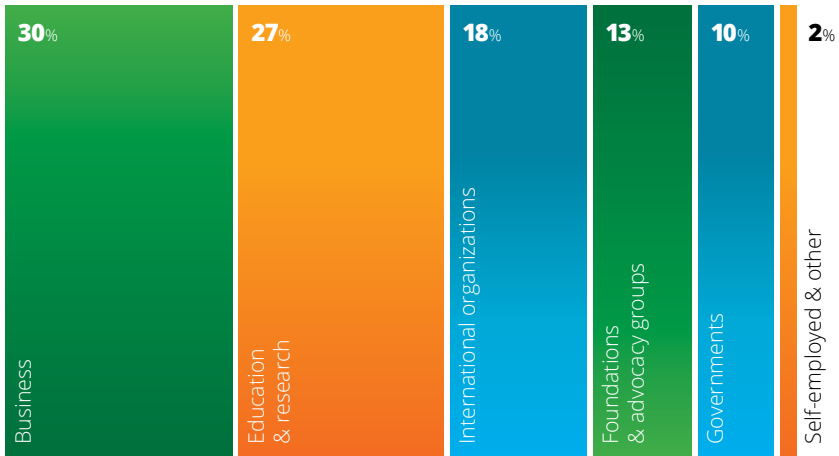

PhD in Environmental Sciences and Policy / The doctoral program provides an exceptional opportunity to pursue fundamental and applied research to address some of the world's most urgent environmental challenges. Our graduates emerge from the program with a nuanced understanding of diverse approaches to environmental problems, extensive practical research experience, professional networks and analytical and practical thinking skills.

What you will study

Energy transitions and climate change • Environmental and resource governance • Environmental justice, politics and humanities • Sustainable management of socio-ecological systems • Resource management and pollution control • Methodological tools and techniques

Where your degree will take you